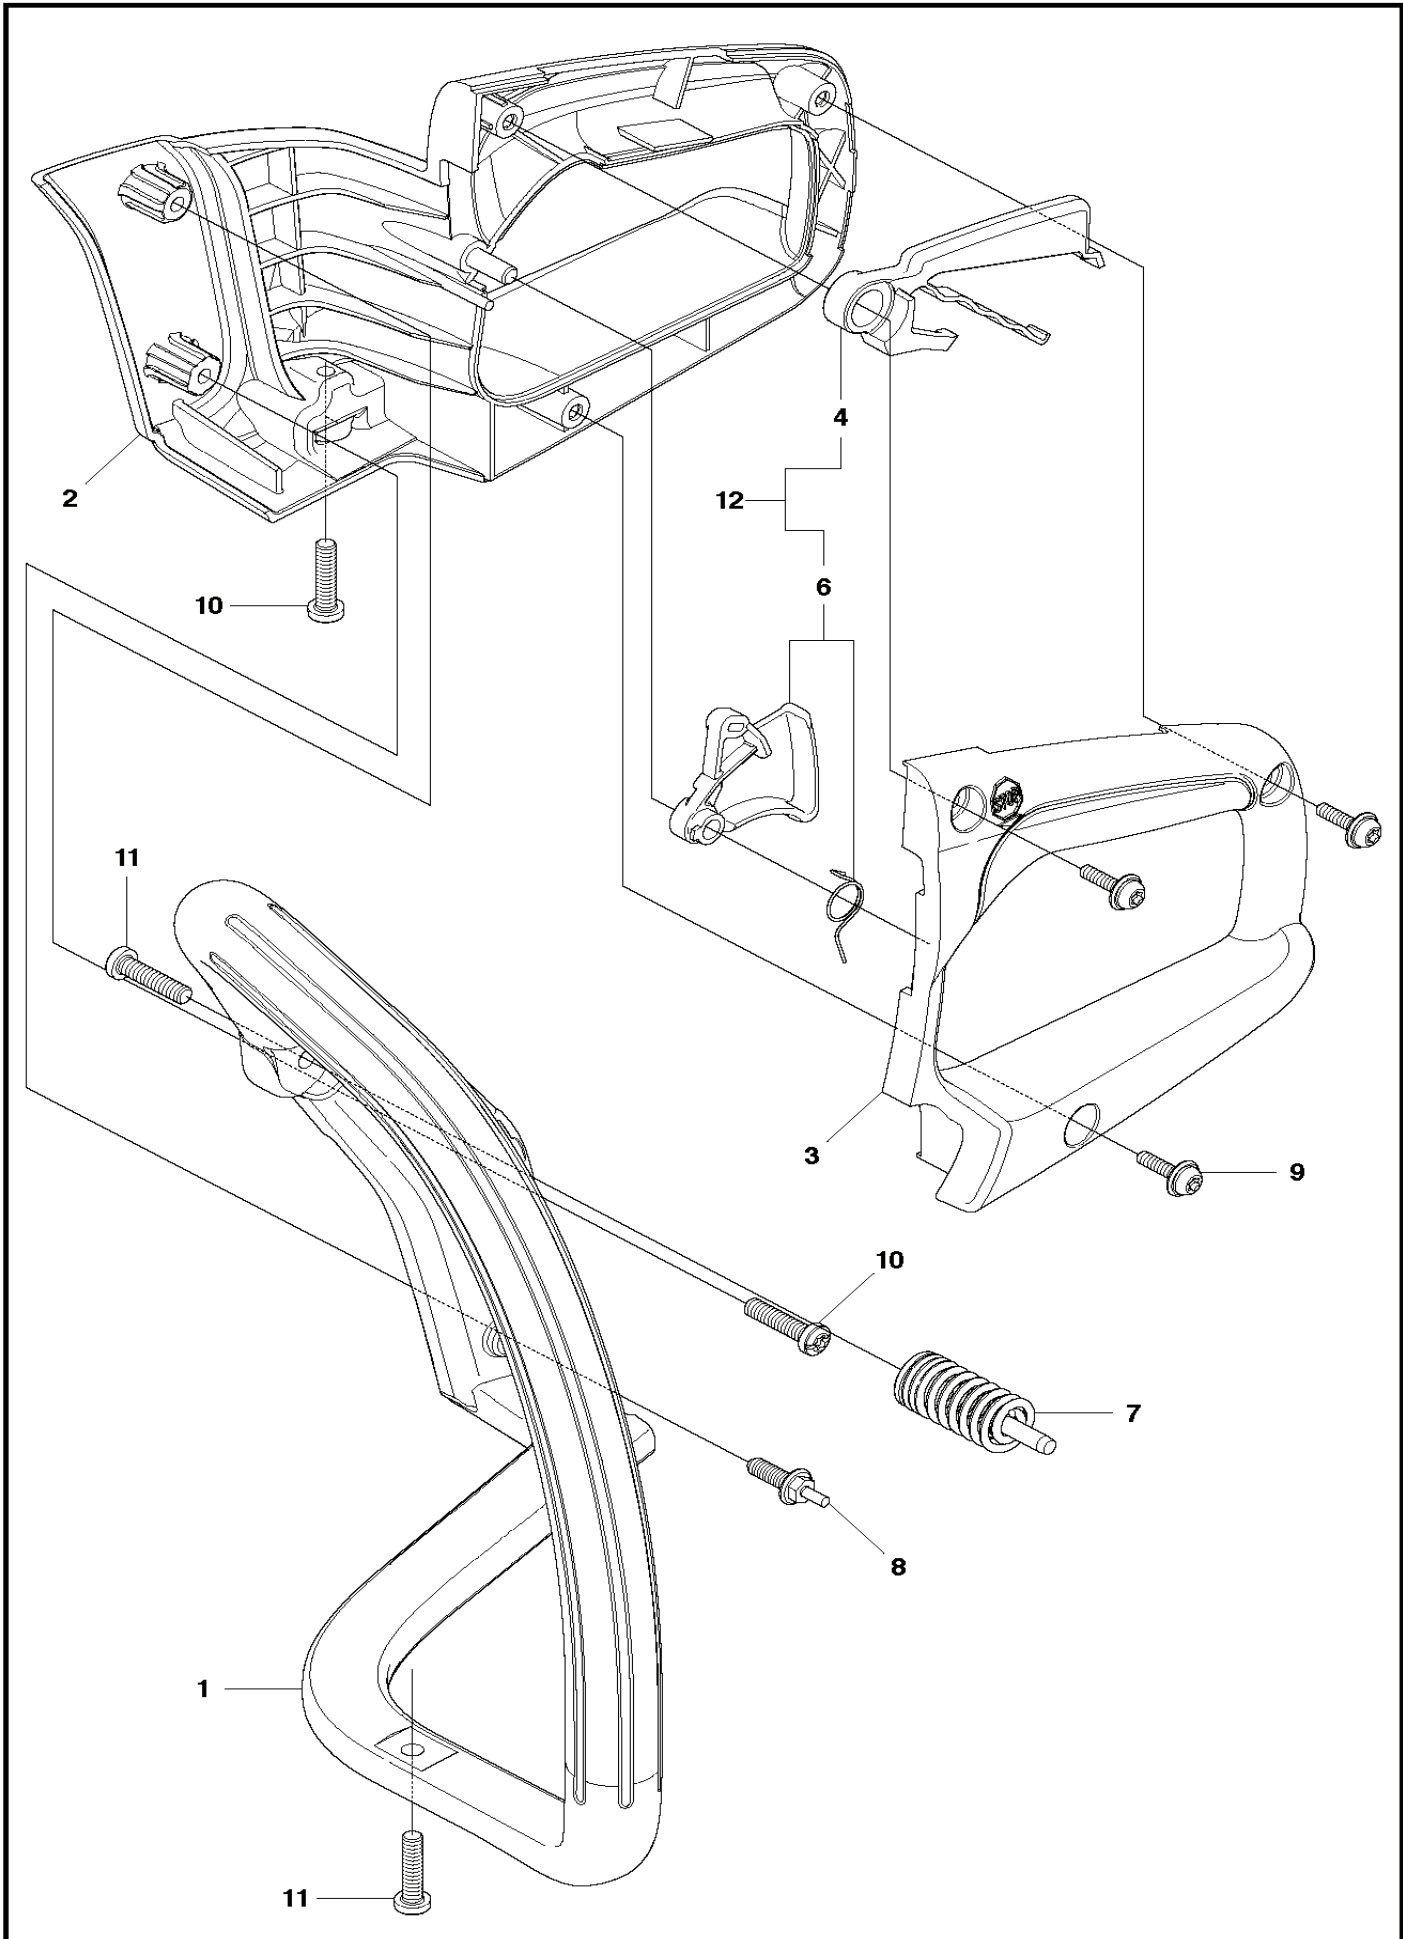

REF.	ART. NR	ARTIKELBESKRIVNING	ANMÄRKNING	KIT
1	545062401	HANDTAG FRÄMRE	FRONT HANDLE	1
2	545062201	HANDTAG BAKRE	REAR HANDLE NO OVERMOLD	1
3	545062301	REAR HANDLE COVER 235/235E	REAR HANDLE COVER NO OVERMOLD	1
4	545062601	LOCKOUT- THROTTLE	LOCKOUT- THROTTLE	1
6	578246701	UTLÖSARE	TRIGGER ASSEMBLY GRAY	1
7	545033901	ISOLATOR	ISOLATOR ASU FRONT ISOLATOR	1
8	545076301	ISOLATION LIMITER SCREW	ISOLATION LIMITER SCREW M5.28 - 1.8 X 14.75 PL HEX M4 SPECIAL	1
9	530016433	SCREW	SCREW #8-16 X 15.1 PL PAN TRX T25	3
10	530016349	SCREW	SCREW	2
11	530016432	SCREW	SCREW SCREW M5.38-14X22.225MM	2
12	578862201	SATS	KIT TRIGGER & LOCKOUT	1