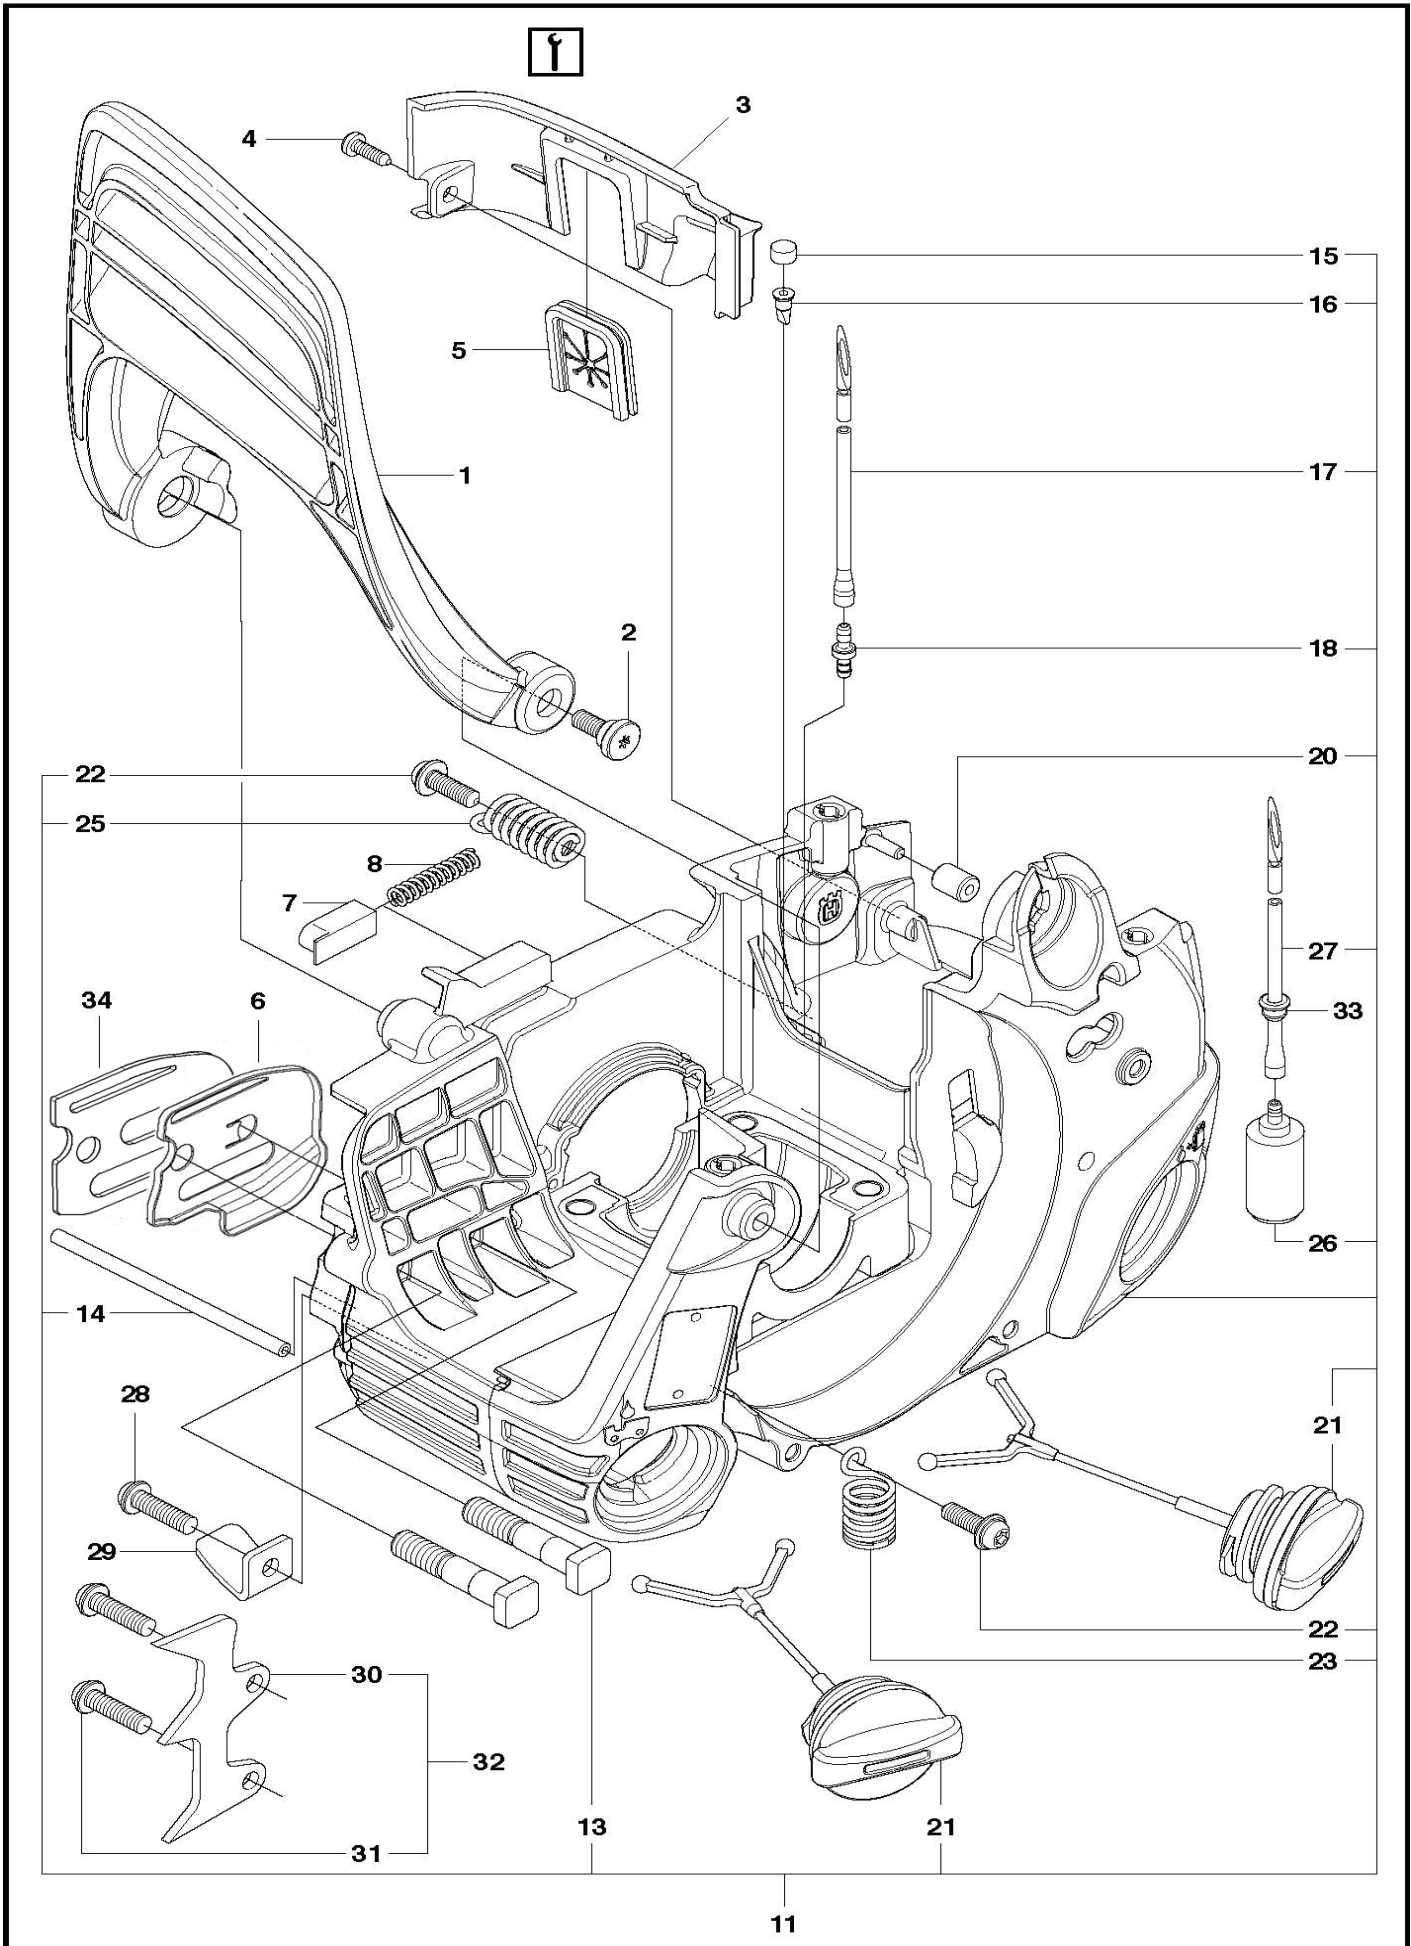

REF.	ART. NR	ARTIKELBESKRIVNING	ANMÄRKNING	KIT
1	577611901	KASTSKYDD	HAND GUARD ASSY HHS	1
2	545127301	BOSS	BOSS SCREW HANDGUARD	1
3	545061201	BAKHJUL	REAR WHEEL	1
4	545227101	SCREW	SCREW	1
5	545075401	GENOMFÖRING	GROMMET REAR WALL	1
6	545071401	SVÄRD	BAR PLATE MOUNTING	1
7	545071301	CAP. SPRING HANDGUARD	CAP. SPRING HANDGUARD	1
8	545071201	SPRING. HANDGUARD POSITION	SPRING. HANDGUARD POSITION	1
11	587026801	CHASSI	CHASSIS ASSEMBLY MACH. BEARING	1
13	529310301	BULT	BOLT M8 X 1.25	2
14	545033501	SLANG	HOSE	1
15	530029868	PLUGG	PLUG	1
16	530026119	VENTIL	CHECK VALVE DUCKBILL	1
17	580727101	BRÄNSLESLANG	FUEL HOSE KIT LP100 5.3 O.D.	1
18	530023877	NIPPEL	NIPPLE FITTING - FUEL LINE	1
20	545061901	ISOLATOR	ISOLATOR FILTER HOUSING	1
21	544111203	TANKLOCK KPL	TANK CAP ASSY GREY	2
22	530015906	SCREW	SCREW	2
23	545033801	ISOLATOR	ISOLATOR ASSY FRONT	1
25	545063101	FJÄDER	SPRING REAR ISOLATOR	1
26	577167201	BRÄNSLEFILTER	ASSEMBLY FUEL PICKUP PRE FLUSHED	1
27	580727101	BRÄNSLESLANG	FUEL HOSE KIT LP100 5.3 O.D.	1
28	530015814	SCREW	SCREW PT 60/10-14	1
29	530029850	KEDJEFÄNGARE	CHAIN CATCHER	1
30	530038990	FELLING DOG	FELLING DOG	1
31	530016439	SCREW	SCREW	2
32	530014381	FELLING DOG	FELLING DOG KIT SPIKE ASSEMBLY	1
33	580457501	GENOMFÖRING	GROMMET FUEL LINE	1
34	592969801	DISTANSPLÅT	SPACER PLATE	1